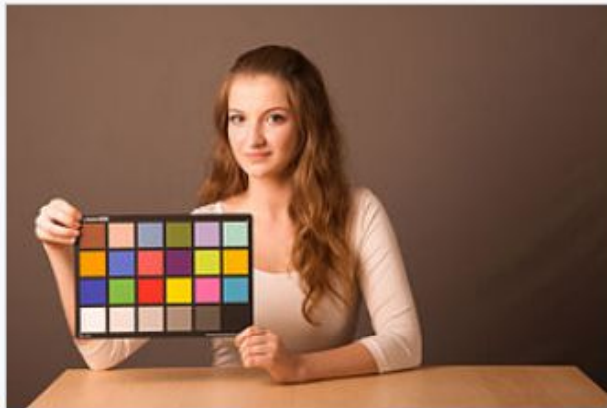

Neutral light

Warm light

Cold light

Comparison of resulted colors as shot by the digital camera for different light qualities (color temperature): Neutral, Warm and Cold.^[15]

White balance Setting

Cloudy

Tungsten

Cloudy setting

Tungsten setting

Setting: As shot

Setting: Cloudy

Setting: Tungsten

Example of different white balance settings on digital camera for Neutral light.^[15]

https://en.wikipedia.org/wiki/Color_balance