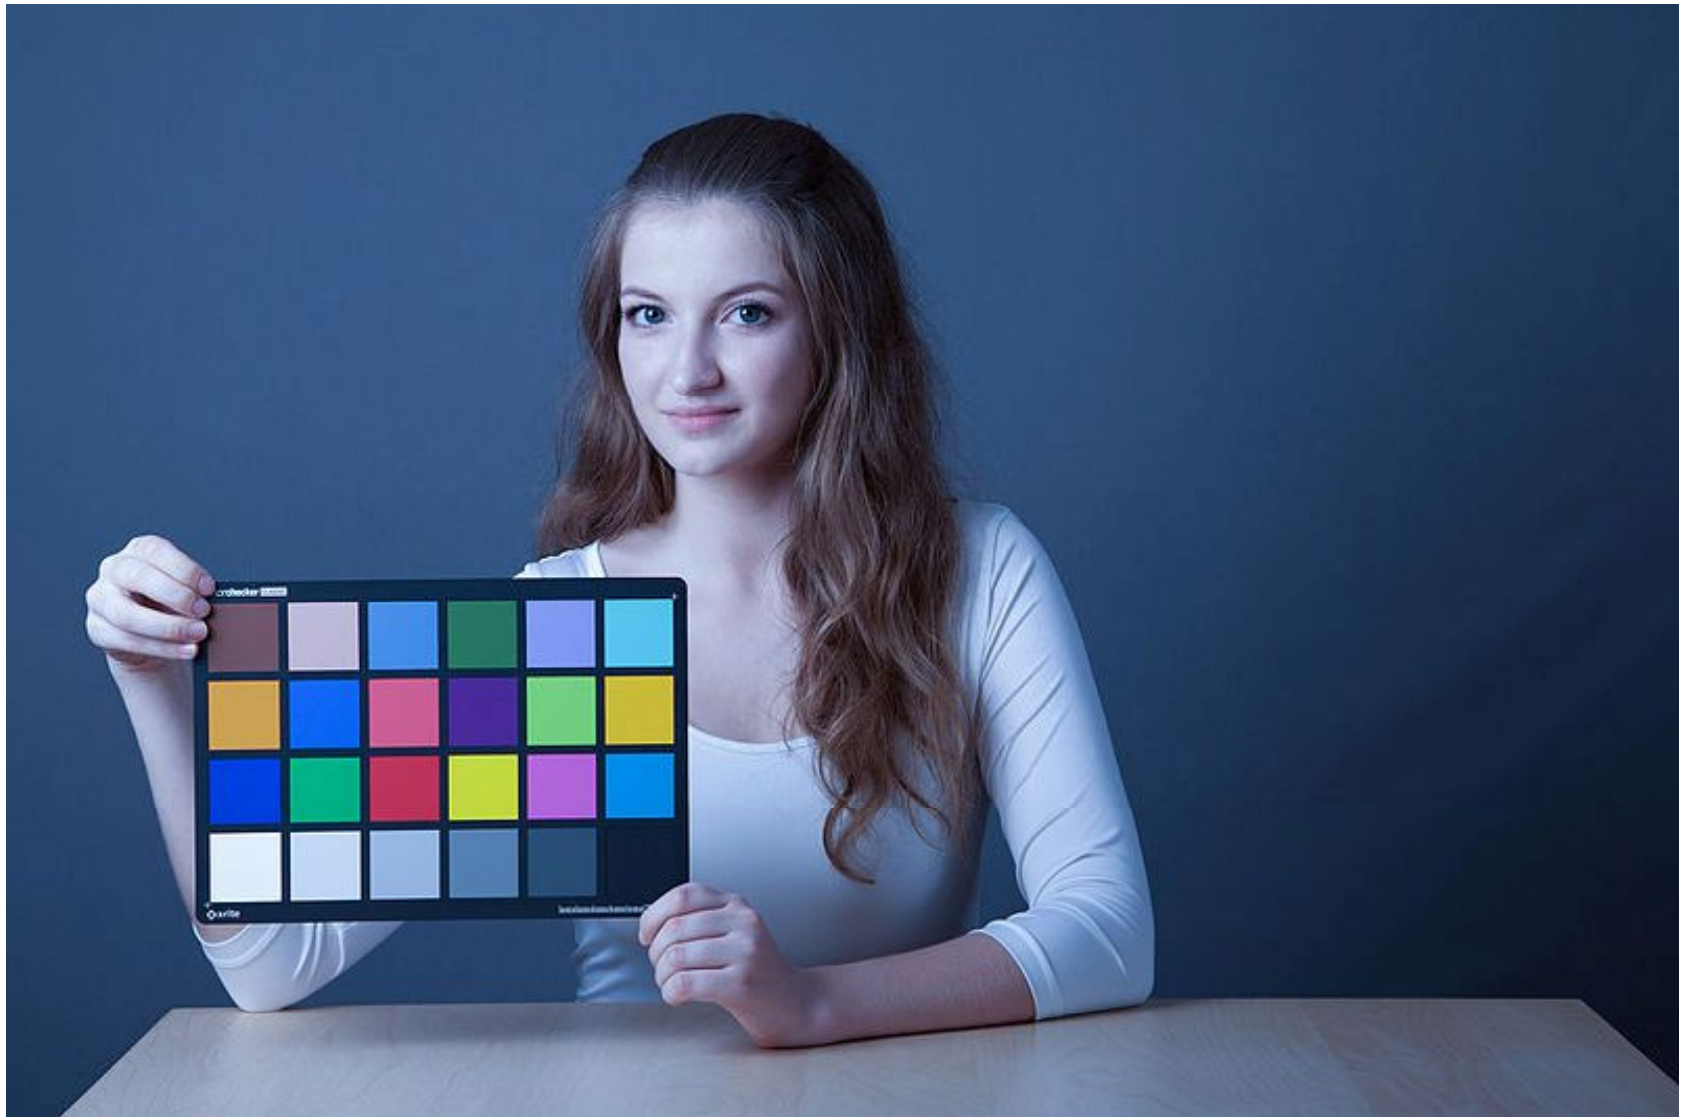

Neutral light

Warm light

Cold light

Comparison of resulted colors as shot by the digital camera for different light qualities (color temperature): Neutral, Warm and Cold.^[15]

White balance Setting

Cloudy

Tungsten

Cloudy setting

Tungsten setting

Setting: As shot

Setting: Cloudy

Setting: Tungsten

Example of different white balance settings on digital camera for Neutral light.^[15]

https://en.wikipedia.org/wiki/Color_balance