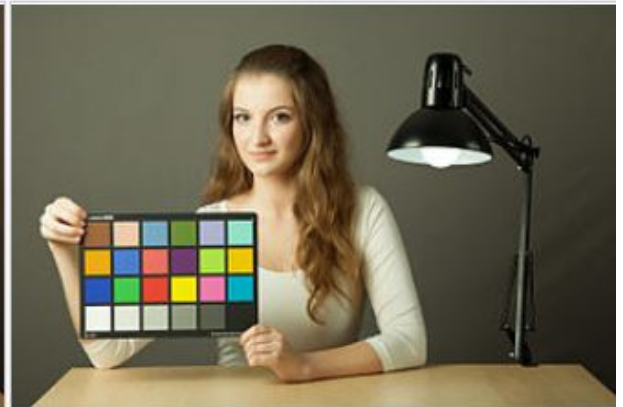

Colour Balance

Colour Temperature

Neutral light

Warm Light

Cold Light

Neutral light

Warm light

Cold light

Neutral light

Warm light

Cold light

Comparison of resulted colors as shot by the digital camera for different light qualities (color temperature): Neutral, Warm and Cold.^[15]

White balance Setting

Cloudy

Tungsten

Cloudy setting

Tungsten setting

Setting: As shot

Setting: Cloudy

Setting: Tungsten

Example of different white balance settings on digital camera for Neutral light.^[15]

https://en.wikipedia.org/wiki/Color_balance