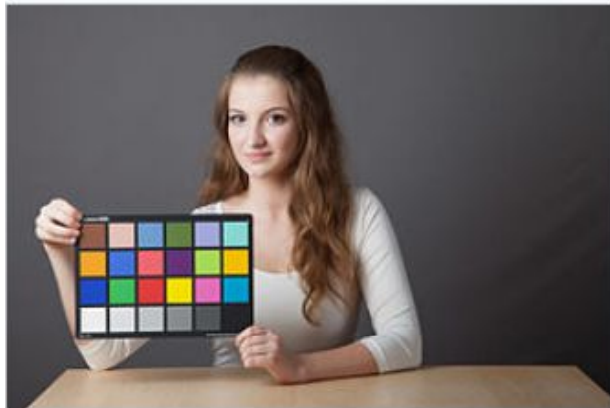

Colour Balance

Colour Temperature

Neutral light

Warm Light

Cold Light

Neutral light

Warm light

Cold light

Neutral light

Warm light

Cold light

Comparison of resulted colors as shot by the digital camera for different light qualities (color temperature): Neutral, Warm and Cold.^[15]

White balance Setting

Cloudy

Tungsten

Cloudy setting

Tungsten setting

Setting: As shot

Setting: Cloudy

Setting: Tungsten

Example of different white balance settings on digital camera for Neutral light.^[15]

https://en.wikipedia.org/wiki/Color_balance