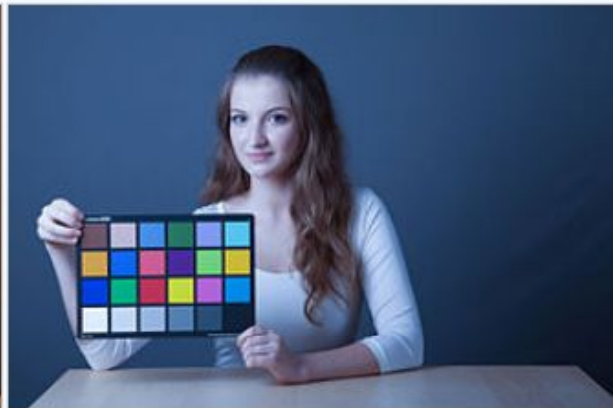

Neutral light

Warm light

Cold light

Comparison of resulted colors as shot by the digital camera for different light qualities (color temperature): Neutral, Warm and Cold.^[15]

White balance Setting

Cloudy

Tungsten

Cloudy setting

Tungsten setting

Setting: As shot

Setting: Cloudy

Setting: Tungsten

Example of different white balance settings on digital camera for Neutral light.^[15]

https://en.wikipedia.org/wiki/Color_balance