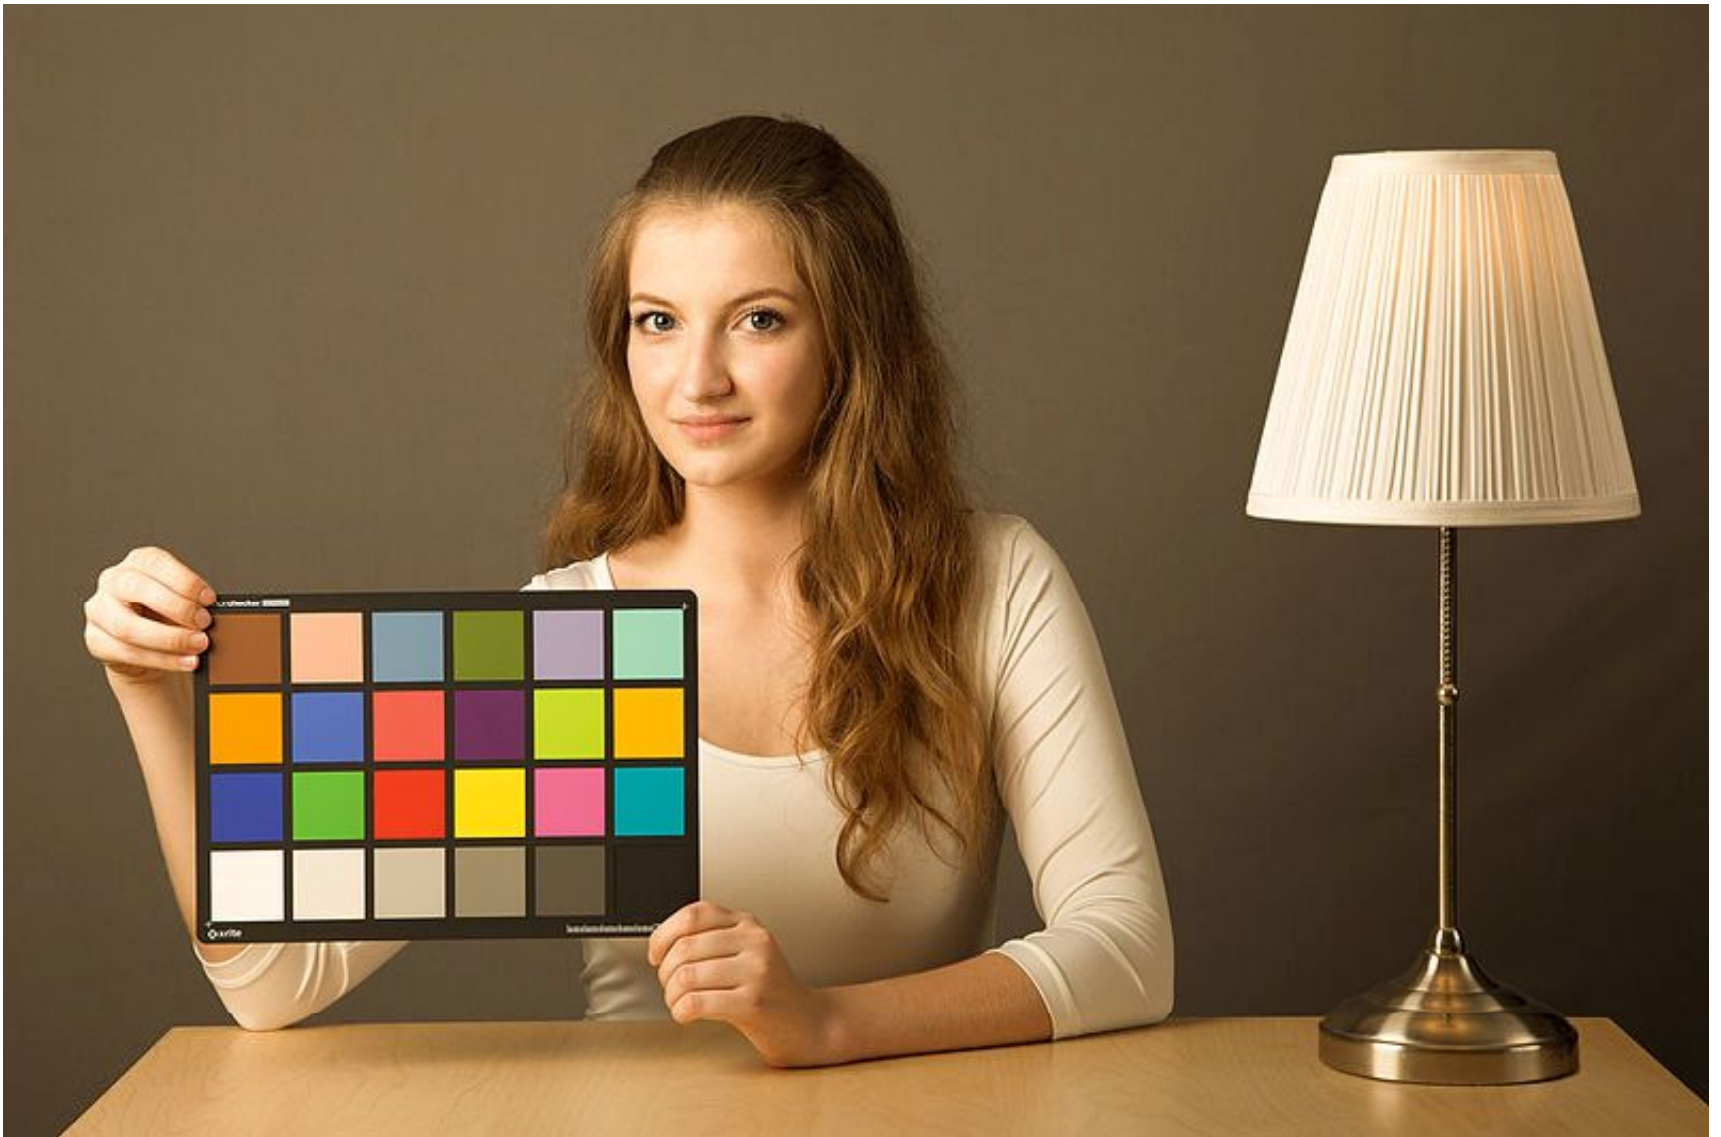

Colour Balance

Colour Temperature

Neutral light

Warm Light

Cold Light

Neutral light

Warm light

Cold light

Neutral light

Warm light

Cold light

Comparison of resulted colors as shot by the digital camera for different light qualities (color temperature): Neutral, Warm and Cold.^[15]

White balance Setting

Cloudy

Tungsten

Cloudy setting

Tungsten setting

Setting: As shot

Setting: Cloudy

Setting: Tungsten

Example of different white balance settings on digital camera for Neutral light.^[15]

https://en.wikipedia.org/wiki/Color_balance