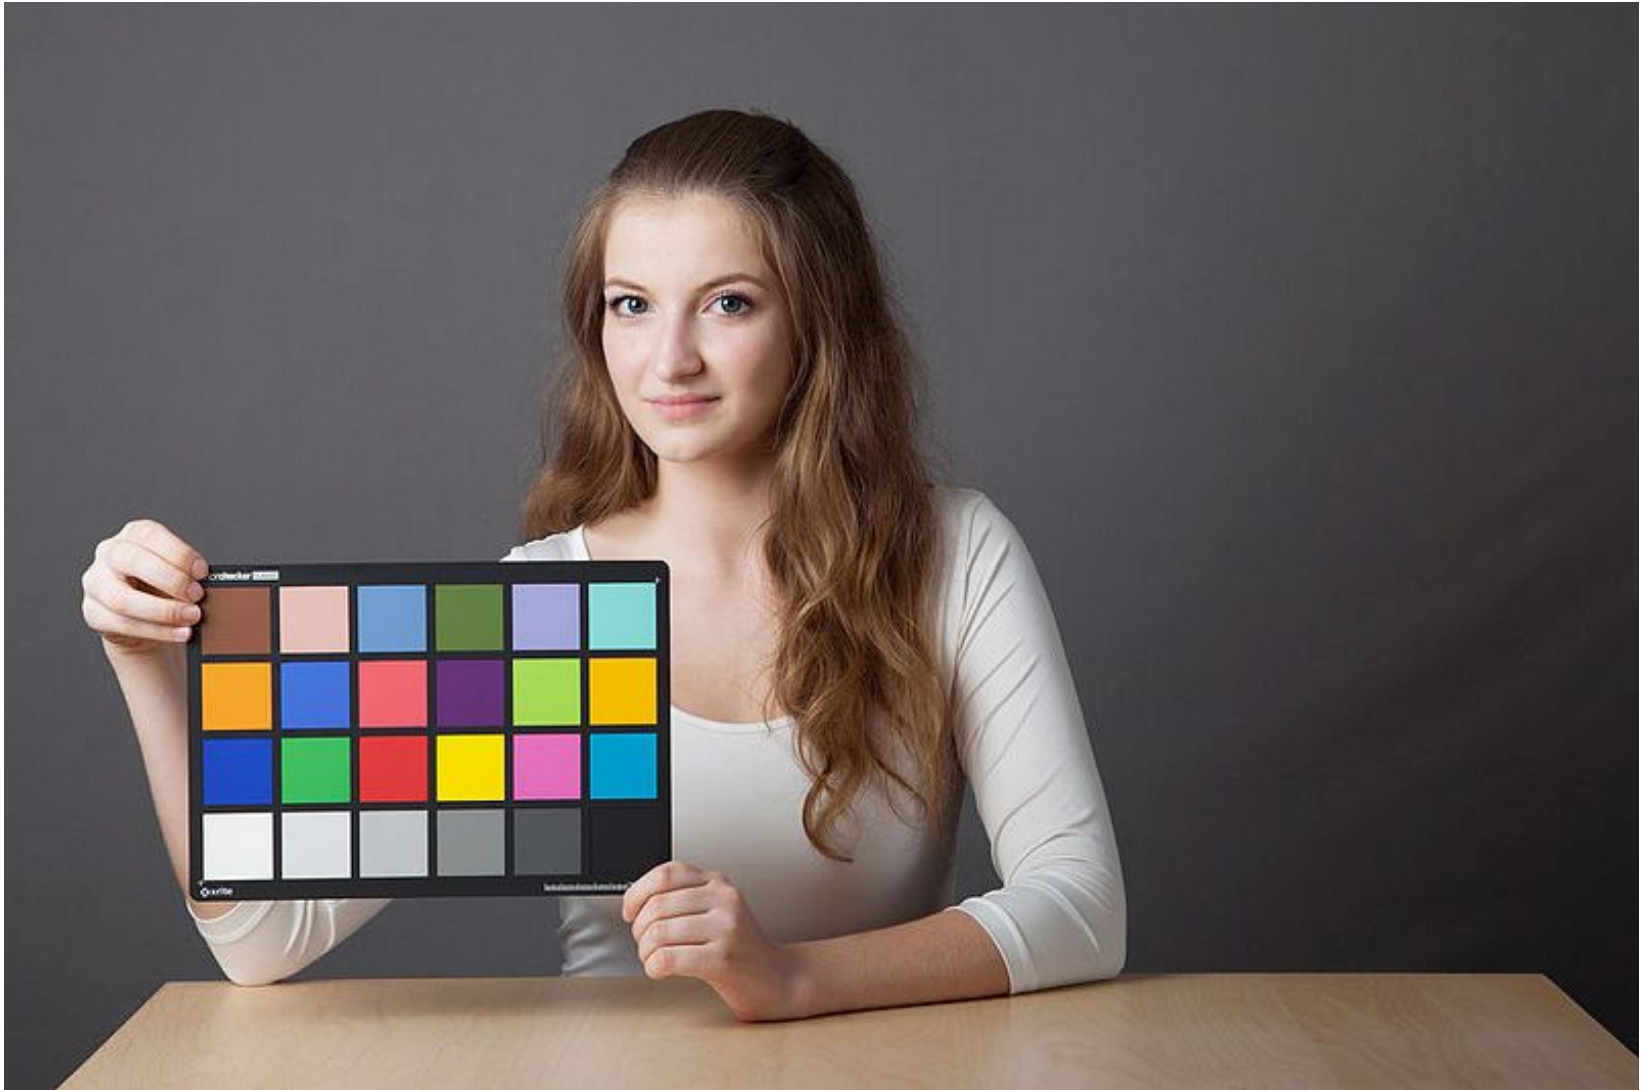

Colour Balance

Colour Temperature

Neutral light

Warm Light

Cold Light

Neutral light

Warm light

Cold light

Neutral light

Warm light

Cold light

Comparison of resulted colors as shot by the digital camera for different light qualities (color temperature): Neutral, Warm and Cold.^[15]

White balance Setting

Cloudy

Tungsten

Cloudy setting

Tungsten setting

Setting: As shot

Setting: Cloudy

Setting: Tungsten

Example of different white balance settings on digital camera for Neutral light.^[15]

https://en.wikipedia.org/wiki/Color_balance