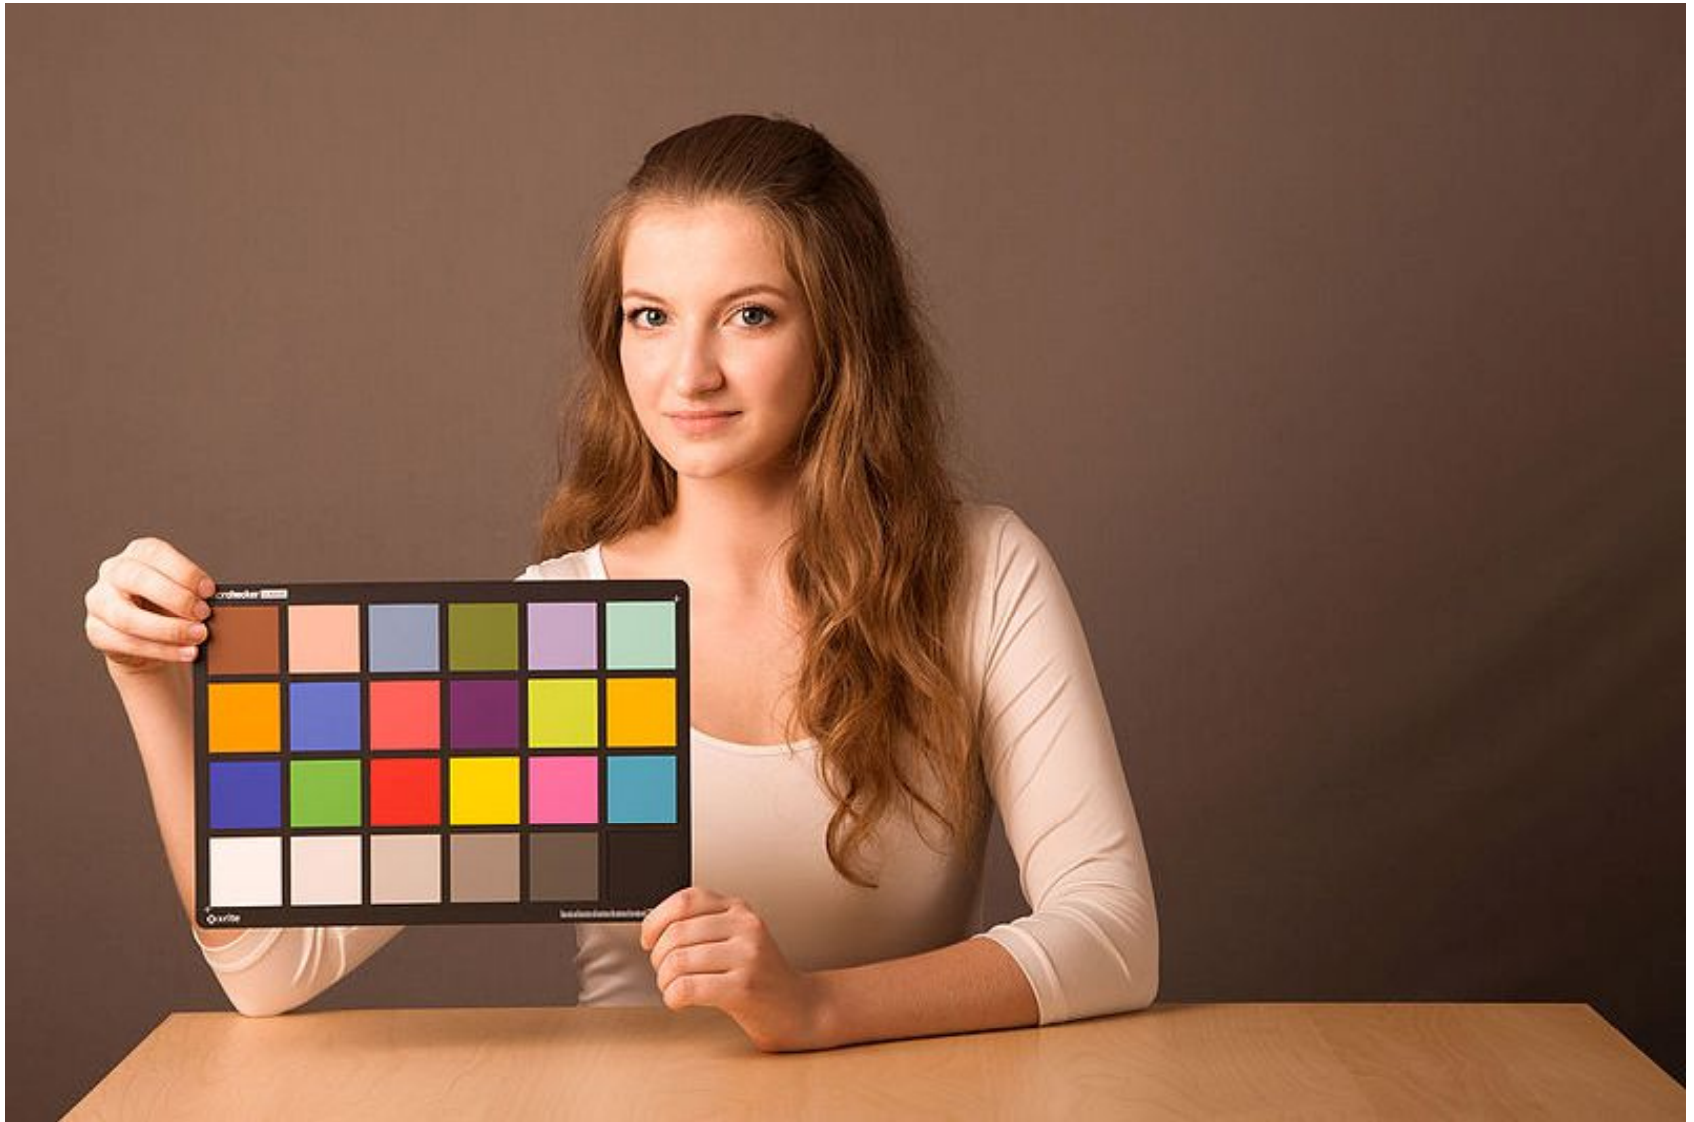

Colour Balance

Colour Temperature

Neutral light

Warm Light

Cold Light

Neutral light

Warm light

Cold light

Neutral light

Warm light

Cold light

Comparison of resulted colors as shot by the digital camera for different light qualities (color temperature): Neutral, Warm and Cold.^[15]

White balance Setting

Cloudy

Tungsten

Cloudy setting

Tungsten setting

Setting: As shot

Setting: Cloudy

Setting: Tungsten

Example of different white balance settings on digital camera for Neutral light.^[15]

https://en.wikipedia.org/wiki/Color_balance