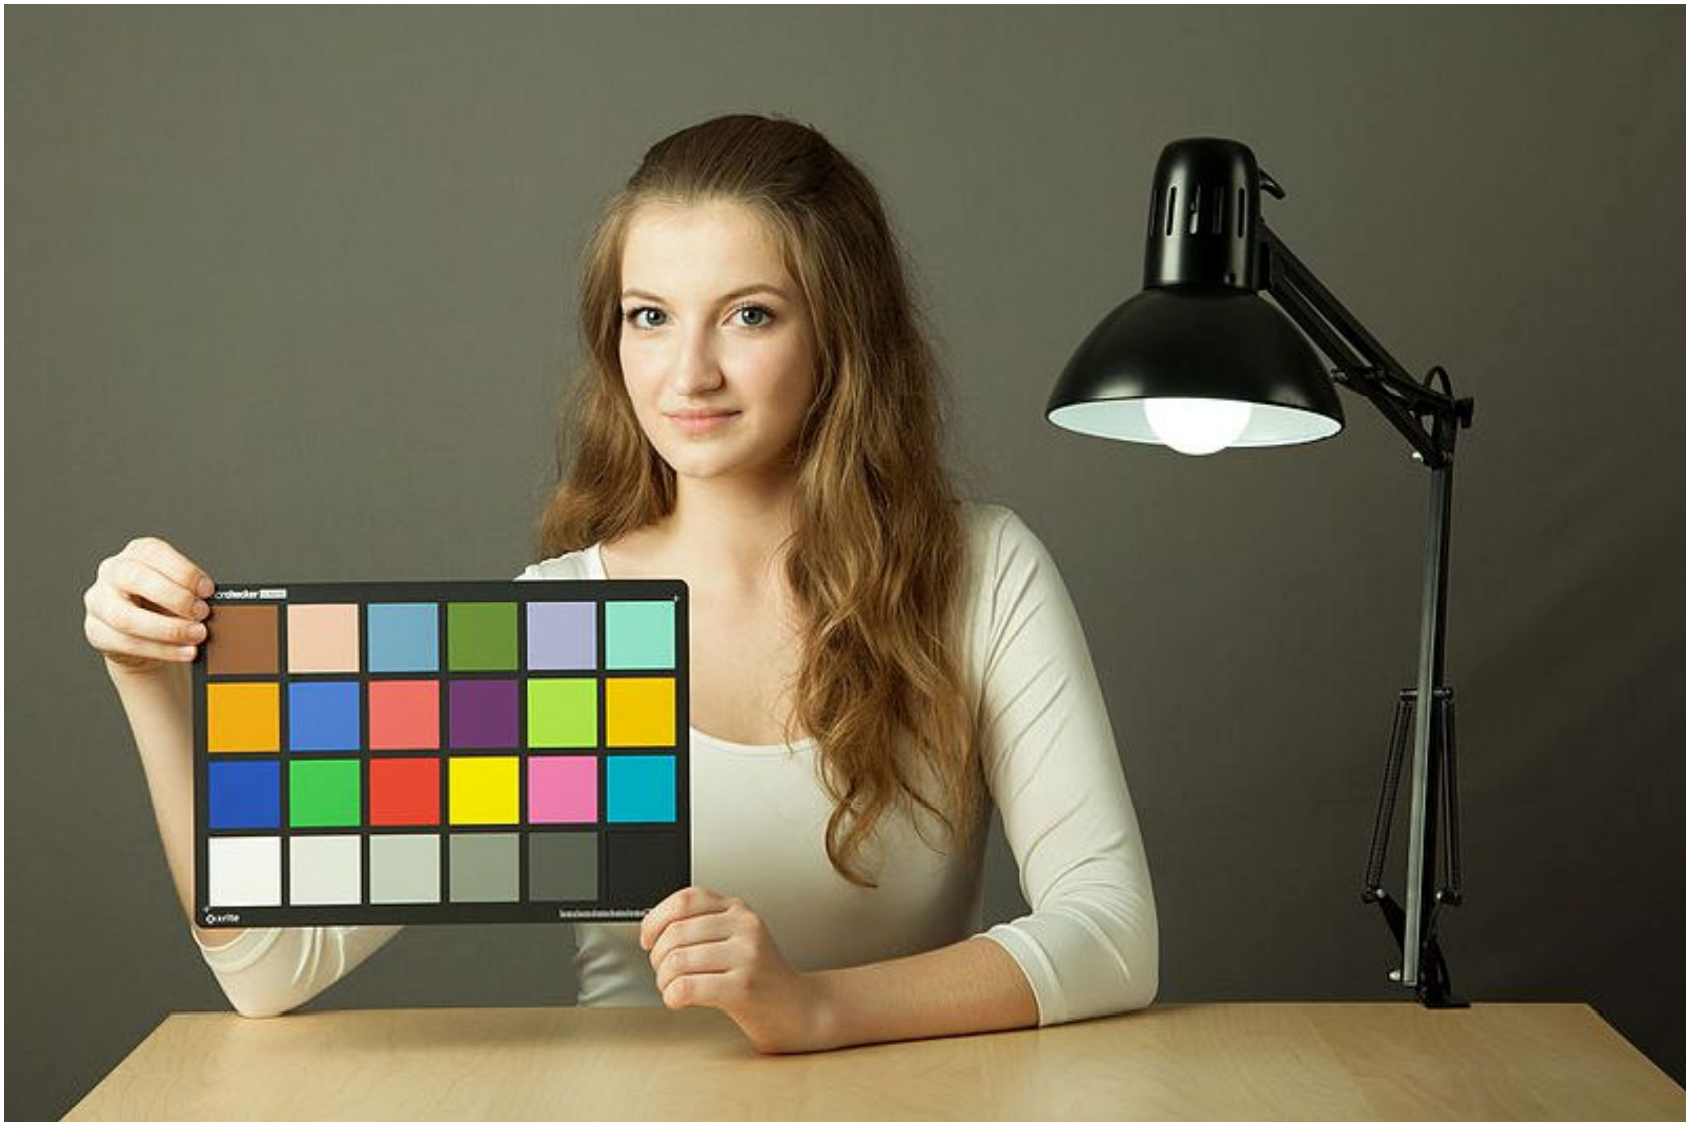

Colour Balance

Colour Temperature

Neutral light

Warm Light

Cold Light

Neutral light

Warm light

Cold light

Neutral light

Warm light

Cold light

Comparison of resulted colors as shot by the digital camera for different light qualities (color temperature): Neutral, Warm and Cold.^[15]

White balance Setting

Cloudy

Tungsten

Cloudy setting

Tungsten setting

Setting: As shot

Setting: Cloudy

Setting: Tungsten

Example of different white balance settings on digital camera for Neutral light.^[15]

https://en.wikipedia.org/wiki/Color_balance